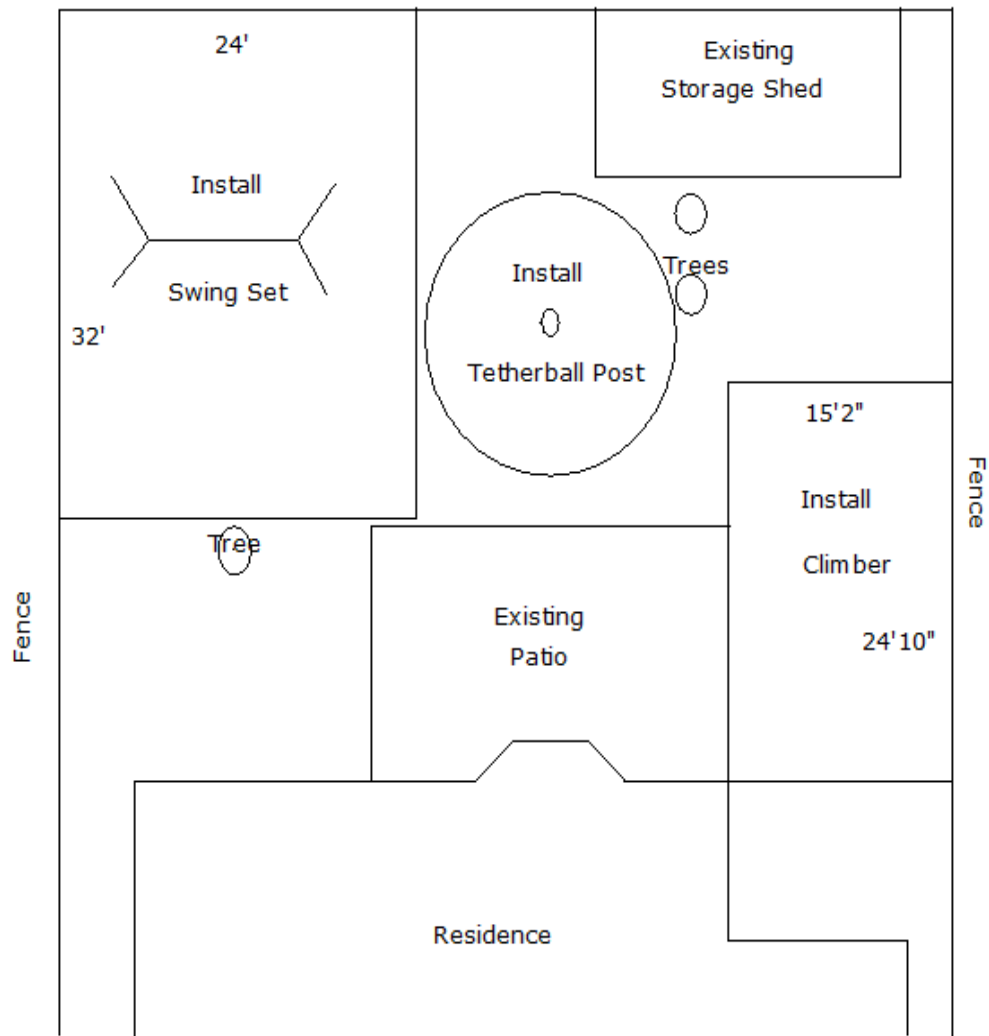

# WomanHaven Playground Equipment Project

By

El Centro Rotary

**Swing Set Location**

**Swing Set Location  
In Corner of Yard**

**Swing Set Location to the Left of Storage Building**

**Back Yard Patio Area**

**Climber Location**

**Climber Location**

**Back Yard Patio Area**

**Storage Building & Trees**

**Patio Cover Renovation  
Potential Enhancement to Project  
If Budget Permits**

Layout of Playground Equipment

**Swing Set**

**Climber**

**Tetherball**

**Border and Mulch**