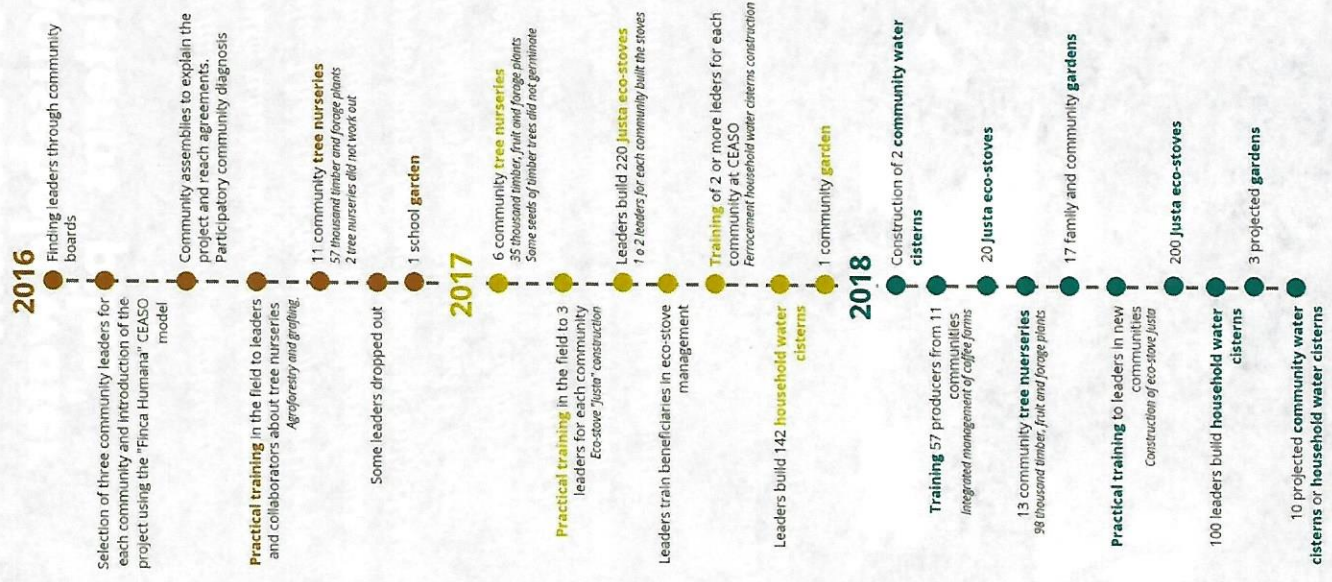

Tania, LA ENRAMADA leader

Foto: Norma, LA TIGRA leader

TIMELINE

AGROFORESTRY PROJECT
CEASO-TWP

Resilient families and forests

An experience in the Montecillos' Reserve

Honduras 2016-2019

CEASO
Centro de Estrategias y Aprendizaje de Agricultura Sostenible